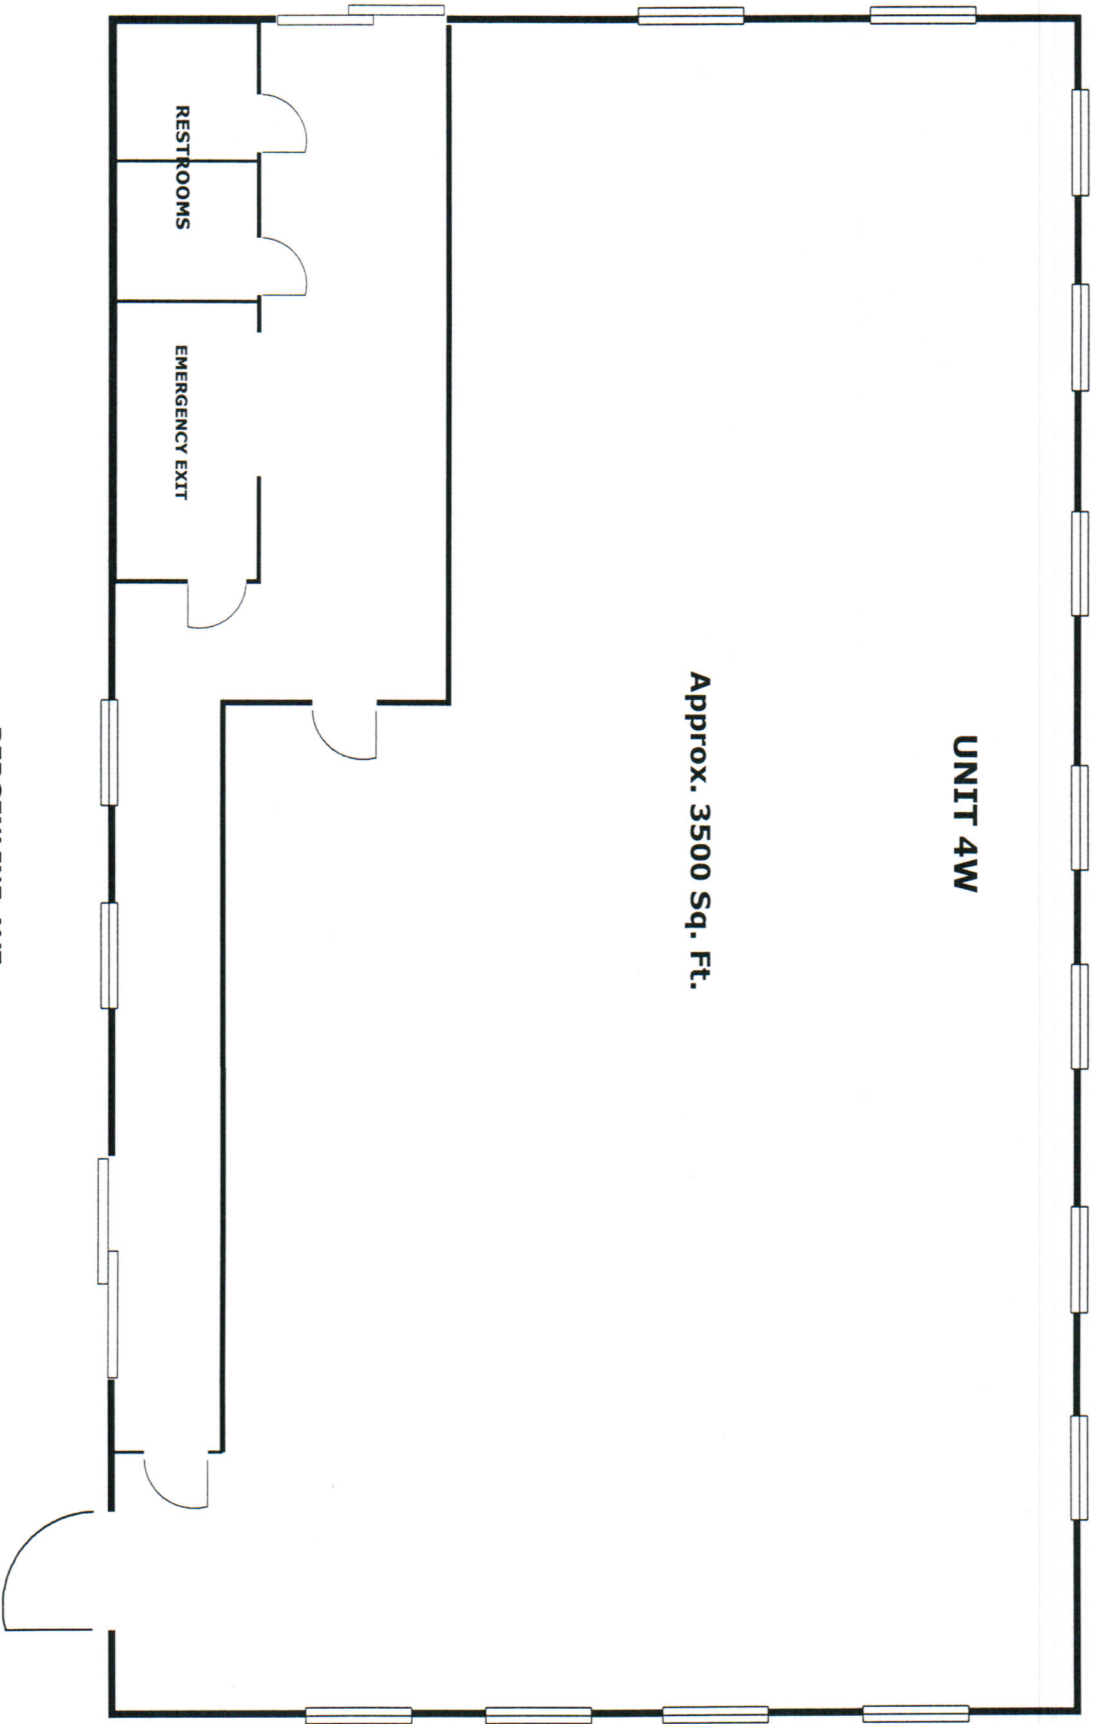

KENNEDY BLVD.

UNIT 4W

Approx. 3500 Sq. Ft.

BERGENLINE AVE.

43rd STREET